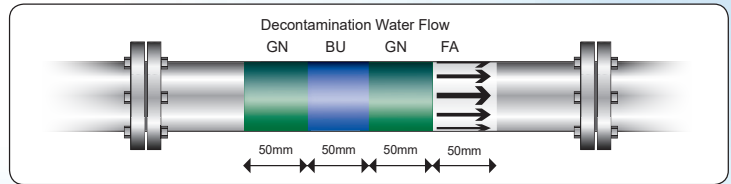

Marine Pipeline Marking Tape Size: 50mm x 33m

COLOUR	TAPE REF	ORDER CODE
Black	(BK)	MTBK50
Blue	(BU)	MTBU50
Brown	(BN)	MTBN50
Green	(GN)	MTGN50
Grey	(GY)	MTGY50
Maroon	(MN)	MTMN50
Orange	(OG)	MTOG50
Silver	(SR)	MTRSR50
Red	(RD)	MTRD50
Violet	(VT)	MTVT50
White	(WH)	MTWH50
Yellow	(YEO)	MTYEO50
↑↑↑↑↑↑↑↑	(FA)	MTFA50

Installation

Tapes should be fitted either side of valves, at bulkhead penetrations, 'T's and crosses etc. and at regular intervals along the pipe. Prior to application pipes and lagging must be dust and oil free. The tape should be overlapped by at least 20mm on the blind side of the pipe.